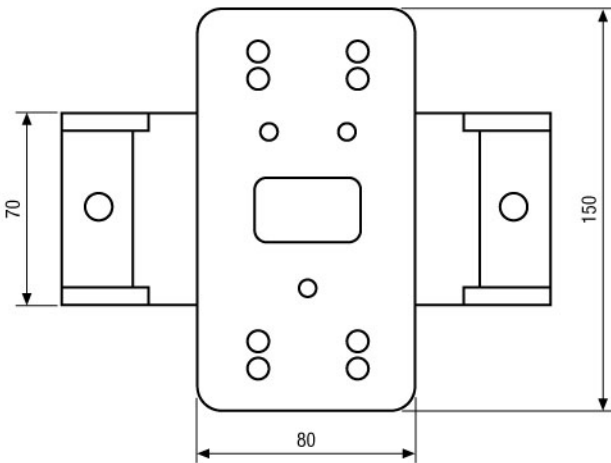

Specifications

For pole diameters	50 ~ 140mm
Material	Di-cast aluminium
Load capacity	10kg
Colour	RAL9002
Kind of mounting	Screw-fixed mounting bracket and locking jaw
Dimensions (HxWxD)	See drawing

Accessories of

PM-6S

(Accessories of continued)

79792 / WD-7/MK RAL7032

Wall Mount with Swivel Head for Outdoor Housings,
RAL7032

79597 / VHK-WWA

VHK housing 270m with Sunshield, Heater 230VAC,
Wallbracket, RAL9002

Product Information

*) Fitted for the wall brackets WD-5/MK, WD-7/MK, und WD-10 as well (Attention: different finish)

Montageplatte
Bracket holder

Gegenplatte
Locking plate

Maße/Dimensions: mm