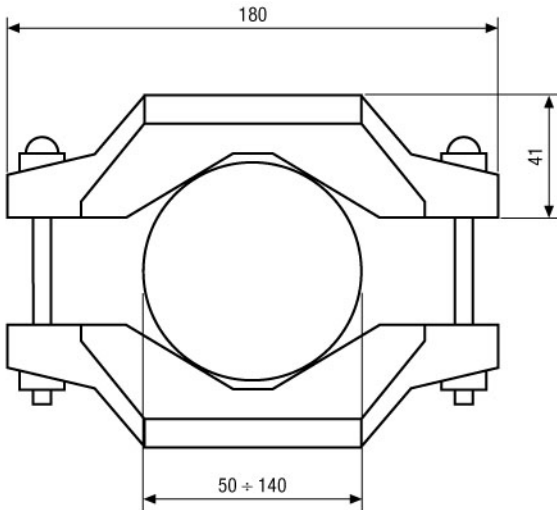

Specifications

For pole diameters	50 ~ 140mm
Material	Di-cast aluminium
Load capacity	10kg
Colour	RAL9002
Kind of mounting	Screw-fixed mounting bracket and locking jaw
Dimensions (HxWxD)	See drawing

Accessories of

PM-6S

(Accessories of continued)

79792 / WD-7/MK RAL7032

Wall Mount with Swivel Head for Outdoor Housings,
RAL7032

79597 / VHK-WWA

VHK housing 270m with Sunshield, Heater 230VAC,
Wallbracket, RAL9002

Product Information

*) Fitted for the wall brackets WD-5/MK, WD-7/MK, und WD-10 as well (Attention: different finish)

Montageplatte
Bracket holder

Gegenplatte
Locking plate

Maße/Dimensions: mm