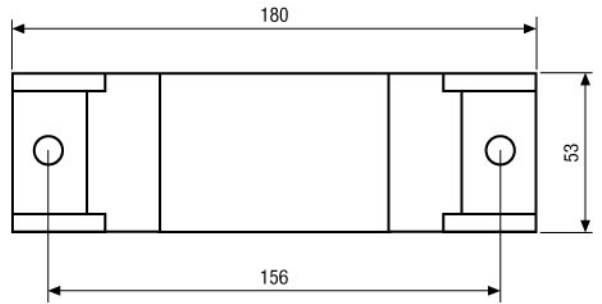

Specifications

For pole diameters	50 ~ 140mm
Material	Di-cast aluminium
Load capacity	10kg
Colour	RAL9002
Kind of mounting	Screw-fixed mounting bracket and locking jaw
Dimensions (HxWxD)	See drawing

Accessories of

PM-6S

(Accessories of continued)

79792 / WD-7/MK RAL7032

Wall Mount with Swivel Head for Outdoor Housings,
RAL7032

79597 / VHK-WWA

VHK housing 270m with Sunshield, Heater 230VAC,
Wallbracket, RAL9002

Product Information

*) Fitted for the wall brackets WD-5/MK, WD-7/MK, und WD-10 as well (Attention: different finish)

Montageplatte
Bracket holder

Gegenplatte
Locking plate

Maße/Dimensions: mm