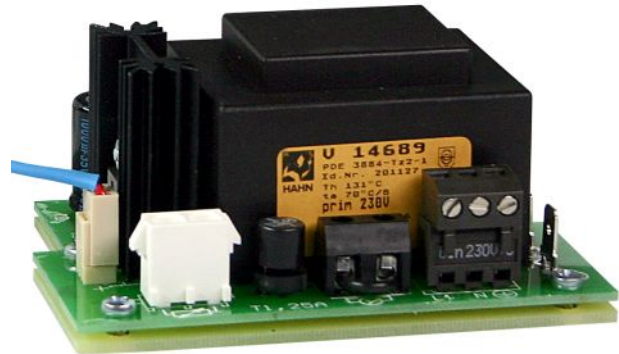

# NE-112

Home | Security | Housings | Accessories

NE-112

Power Supply Unit 230VAC/12VDC (600mA) for VHM Housing,

Regulated

Art-Nr. 79364

## Main Features

Kamera Power Supply for VHM Housing Series

Mains Input: 230VAC/50Hz

Mains Connection: Terminal Block

Voltage Output: 12VDC/0.6A, Regulated

Plugable Secondary Cable with Open Ends

Connections for Thermostat, Heater and Ground