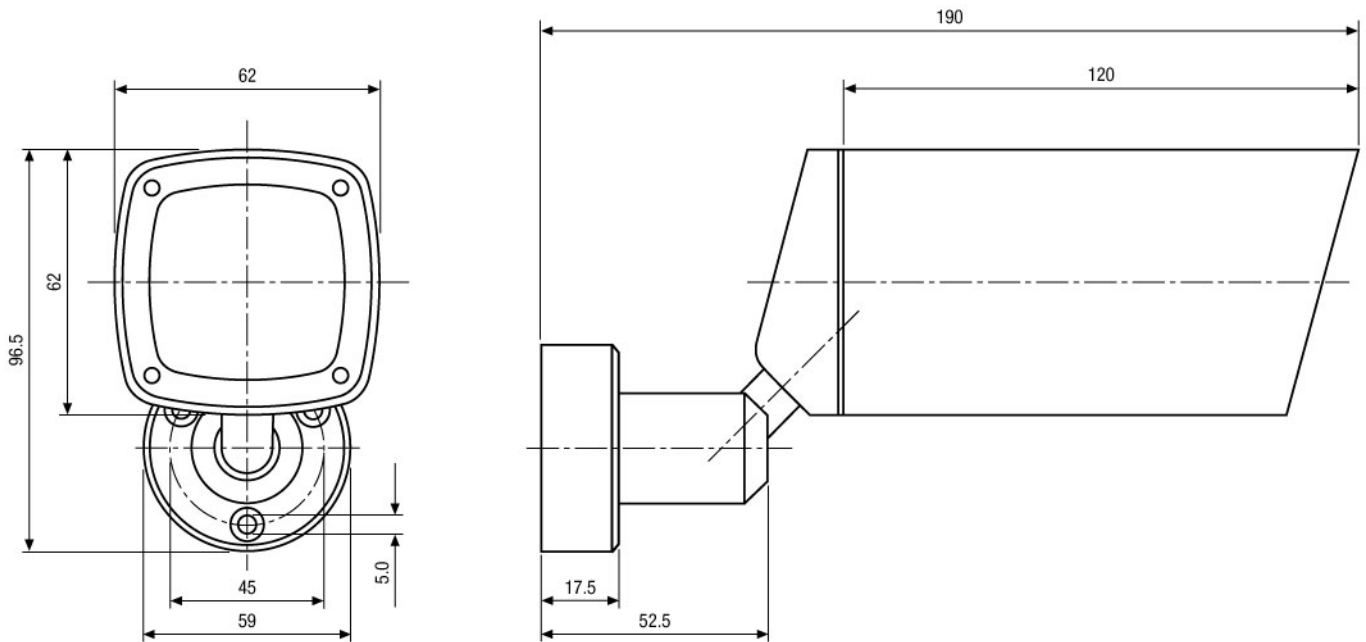

VKC-1368-WL/W3

Home | Security | Cameras | Plug & Play

Technical drawing

Maße/Dimensions: mm

SLD Security & Communications
The Old Forge, Ockham Lane, Ockham, Surrey GU236PH England
Phone +44.1483225633 · Fax +44.1483225634
sales@sld.co.uk · www.sld.co.uk