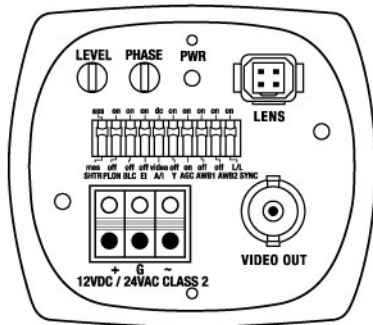

Video Security

VKC-1311S/12-24
1/3" Colour Camera
DSP, 12VDC/24VAC, 480TVL
Art-Nr. 91952

Lens is not included with the camera

Features

Horizontal Resolution of 480 TV Lines
High Sensitivity
Digital Signal Processing (DSP)
Automatic Gain Control (AGC)
Linear Shutter Control (ESC)
Automatic Shutter Control (AES)

Aperture Control (APC)
Backlight Compensation (BLC)
Internal Synchronization
Auto Iris and DC Iris Control
C/CS Mount
Supply Voltage: 12VDC/24VAC

Specifications

Imager	1/3" Sony Super HAD Interline Transfer CCD
System	CCIR
Synchronization	Internal
Signal processing	DSP
Sensitivity at 50% video signal	1.3Lux at F1.2 (VT measurement result)
Horizontal resolution	480 TV lines
Active picture elements	Approx. 440,000 (H) 752 x (V) 582
Signal-to-noise ratio	50dB (AGC OFF)
Electronic shutter (ESC)	1/50 to 10,000sec.
Automatic shutter control (AES)	1/50 to 1/100,000sec. (ON/OFF switchable)
Gamma correction	0.45 (ON/OFF switchable)
Automatic gain control (AGC)	ON/OFF switchable
Backlight compensation (BLC)	ON/OFF switchable
Video output	1Vp-p, CVBS, 75ohms
Camera mount	1/4" - 20 UNC thread on top and bottom
Lens mount	C/CS
Auto-Iris voltage supply	9VDC (40mA max.)

VKC-1311S/12-24

(Specifications continued)

External adjustments	AGC, BLC, ESC, Flickerless, AWB ON/OFF, AI/DC iris control, AES/ESC, Flange focus Level for DC controlled lenses
External connections	Video (BNC), Auto-Iris/DC iris (4-pin), Power input (3-pin)
Usable iris controls	Manual iris, Auto-Iris/DC-Iris control
Supply voltage	12VDC (+/-20%), 24VAC (+/-10%) 50Hz
Power consumption	Approx. 6watts
Temperature range	-10°C to +50°C
Dimensions (HxWxD)	See drawing
Colour	Body: Pantone 877, Front and back: Pantone 8400C
Weight	235g

Maße/Dimensions: mm