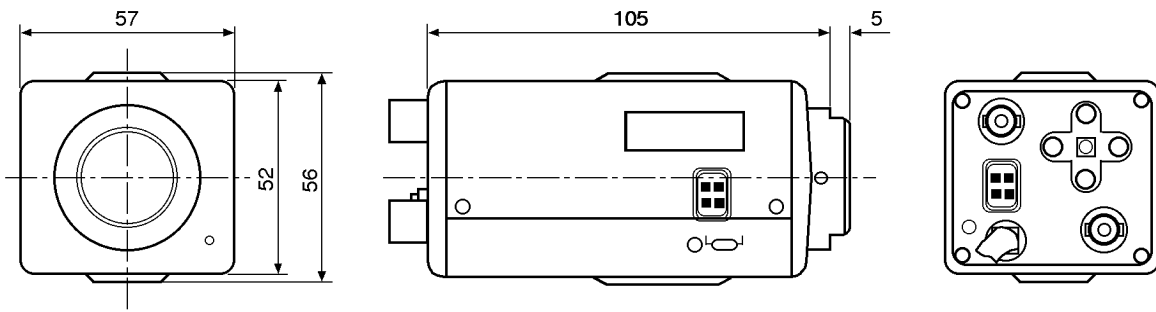

## Specifications:

Imager	1/3" Interline transfer CCD (EXview HAD type)
System	CCIR
Synchronization	Line lock or internal
Genlock synchronization	No
Sensitivity at 50% video signal	0.1 Lux at F1.2 (VT measurement result)
IR Sensitivity range	780 to 1100 nm
Horizontal resolution	590 TV lines
Active picture elements	Approx. 480,000 (H) 795 x (V) 596
Shutter modes	Automatic ESC: 1/50 to 1/100,000 sec. ; Manual ESC: 1/50, 1/120, 1/250, 1/500, 1/1,000, 1/2,000, 1/5,000, 1/10,000 ; Gain: 0, 6, 12, 18 db
Gamma correction	0.45 or 1.0 (switchable)
Automatic gain control (AGC)	Automatic: 20 db, Super AGC 36 db ; Manual (switchable)
OSD function control	Camera ID up-to 20 characters ; Automatic gain control; Light exposure modes ; BLC level window size, weighting ; Positive/Negative Contrast, brightness; Aperture correction ; Gamma, Knee function ; Synchronization: Internal/Line lock with phase adjustment
Aperture Correction (APC)	Horizontal and vertical

Maße/Dimensions: mm