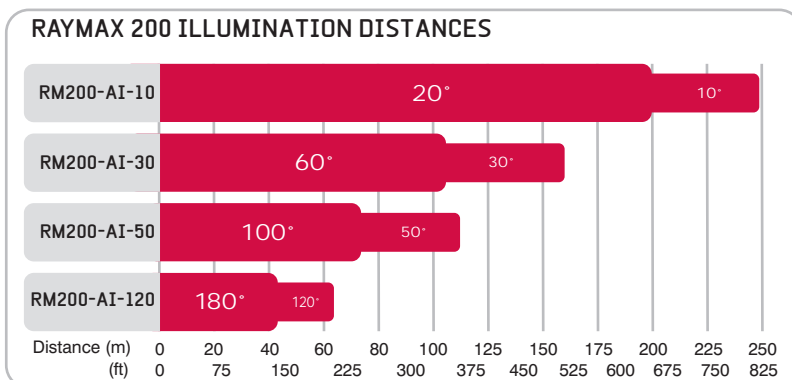

ILLUMINATOR

Max Distance: up to 250m (820ft)
Angle: Various - See Part Codes
Optics: SMT LED's
Consumption: 80W max
Voltage: 13.5V current controlled
Weight: 4kg
Environmental: IP66
Temp Range: -20 to +40°C (0 to 105°F)
Cable Length: 2.5m
Colour: Black
Wavelength: 850 or 950nm
Dimensions: 280 x 195 x 66mm

Other models available on request.

N.B Maximum distance is dependant upon camera/lens performance.

ALL RAYMAX DISTANCES

		METRES		FEET	
		Narrow	Wide	Narrow	Wide
RAYMAX 200	RM200-AI-10	249	200	817	656
	RM200-AI-30	160	106	525	346
	RM200-AI-50	112	74	367	243
	RM200-AI-120	64	42	210	139
RAYMAX 100	RM100-AI-30	80	53	262	173
	RM100-AI-50	56	37	184	121
	RM100-AI-120	32	21	105	69
RAYMAX 50	RM50-AI-30	40	26	131	87
	RM50-AI-50	28	18	92	61
	RM50-AI-120	16	11	52	35
RAYMAX 25	RM25-30	20	non AI		66
	RM25-50	14	non AI		46
	RM25-120	8	non AI		26