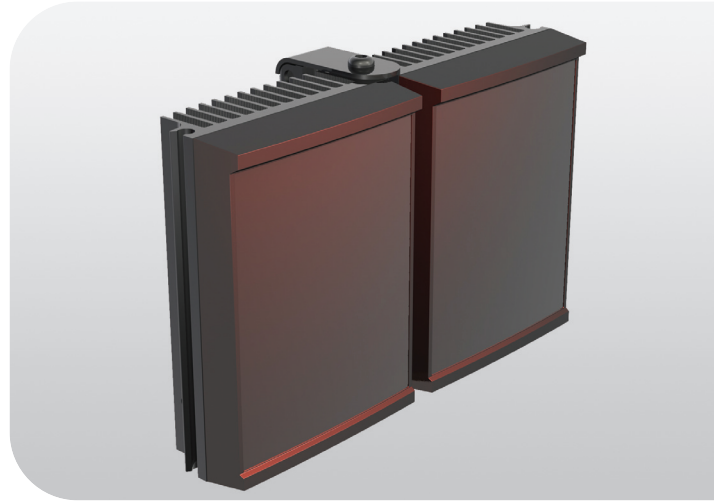

rayMAX 200

INFRA-RED PRODUCT RANGE

The RAYMAX series of High Performance Infra-Red LED illuminators provide class leading performance, long life and ultra low maintenance. They incorporate the very latest surface mount LED's to deliver excellent night-time pictures with improved optical output and outstanding reliability.

The unique Adaptive Illumination™ concept provides the flexibility to alter the angle of illumination on site to suit specific security needs and to match the camera's field of view. RAYMAX illuminators are also purpose designed to provide even output illumination.

Each unit is fitted with a Cool Running™ thermal management system to carefully control LED output and delivers a projected working life of 10 years.

RAYMAX illuminators are supplied with bracket and power supply. Control features on the power supply include adjustable power output, photocell and telemetry control. RAYMAX 200 is suitable for all low light installations up to 250 metres. (820ft)

- Zero Light Pollution
- Even Output Illumination
- Semi-Covert or Covert Options

ADAPTIVE ILLUMINATION™

Designed for RAYMAX Infra-Red and RAYLUX White-Light illuminators, Adaptive Illumination™ allows the installer to adjust the angle of the light projection from a single unit to fit the specific demands of any installation. Adjustment is quick and convenient and any angle from 30-60 degrees is easily selectable. Adaptive Illumination is patent pending technology available exclusively from Raytec.