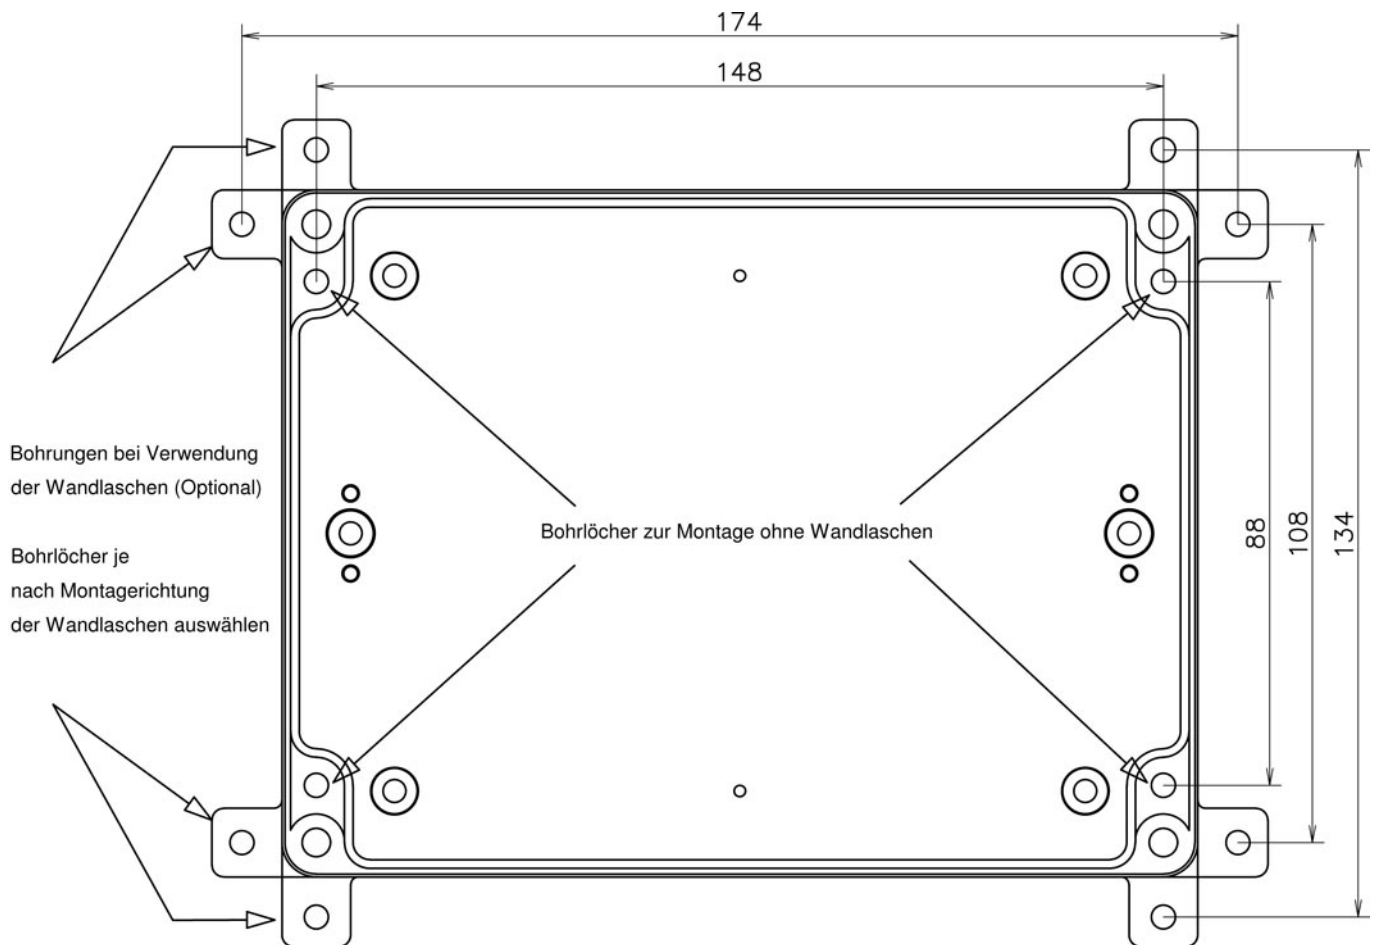

# NE-128

Home | Security | Accessories | Power Supplies

NE-128

Voltage supply unit 230V/24VAC-5A, IP66,

Art-Nr. 70449

## Main Features

Voltage Supply Unit for Driven Dome Cameras  
Fastrax/Spectra, Esprit, P/T Series VPT-40/41/-42  
Input Voltage: 230VAC

Output: 24VAC/5A  
Data Cable Loop-tru Terminal Inside  
Index of Protection: IP66

## Specifications

Voltage input	230VAC/50Hz
Colour	light grey
Output voltage	24VAC
Weight	2.1kg
Cable entries	2x M20x1.5mm 1x M16x1.5mm
Internal connections	230VAC, 24VAC, RS-232/RS-485 terminal clamps
Protection rating	IP66
Current supply	5A
Temperature range	-30°C to +50°C (at 4A max.) -30°C to +30°C (at 5A load)
Housing	Plastic (ABS)
Dimensions (HxWxD)	90x160x120mm
Certificates	CE

## Technical drawing

Maße/Dimensions: mm

SLD Security & Communications  
The Old Forge, Ockham Lane, Ockham, Surrey GU236PH England  
Phone +44.1483225633 · Fax +44.1483225634  
sales@sld.co.uk · www.sld.co.uk