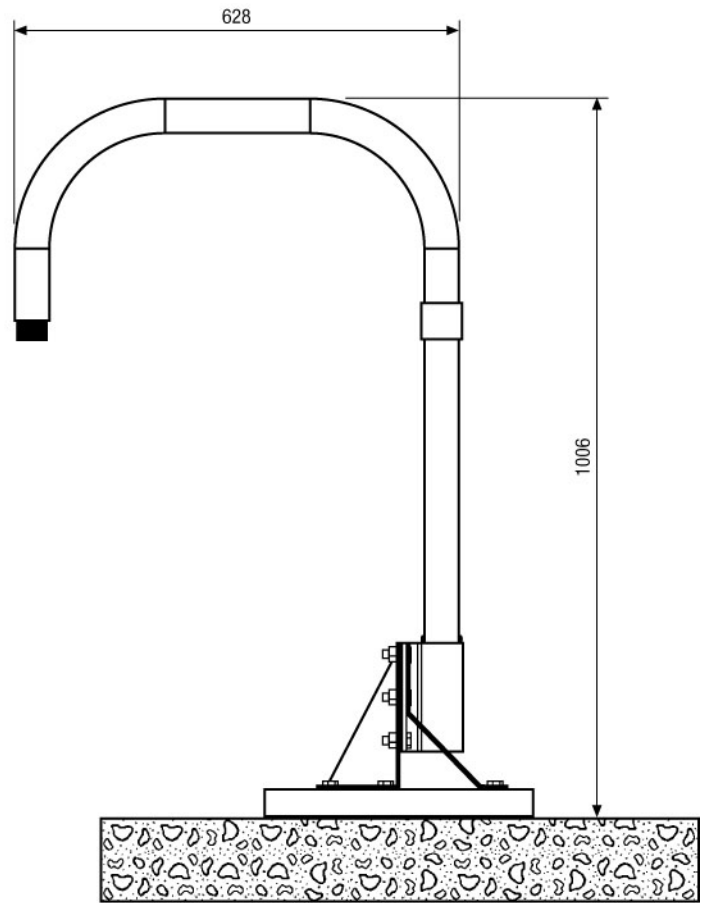

## EDC-PRMB

Parapet and Roof Mount Bracket for  
Fastrax Housings (w./o. Dome Housing)

Art-Nr. 74090

## Features

**Roof and Wall Mount Goose Neck Bracket  
For Fastrax Dome Housing Outdoor Installation  
Rugged Aluminium Construction**

**Turnable Parapet Mount Pipe  
Full Cable Management Support  
Ready for Installation**

## Specifications

<b>Material</b>	Aluminium pipe, Steel brackets and hardware
<b>Load capacity</b>	18kg
<b>Hidden Cable Management Support</b>	Supplied
<b>Connection</b>	1 1/4" Whitworth pipe thread
<b>Colour</b>	Light grey
<b>Dimensions (HxWxD)</b>	See drawing
<b>Weight</b>	Approx. 3.5g

Maße/Dimensions: mm