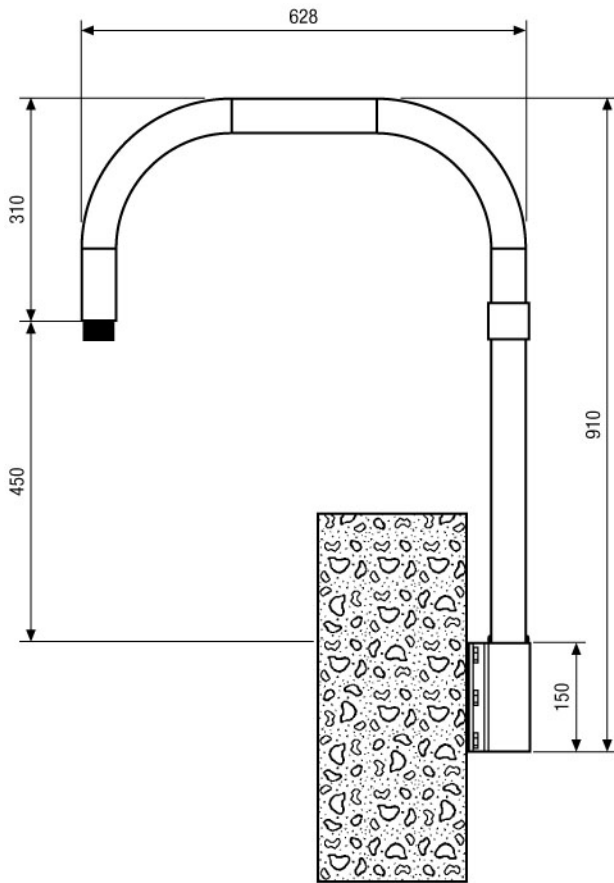

## Features

**Roof and Wall Mount Goose Neck Bracket  
For Fastrax Dome Housing Outdoor Installation  
Rugged Aluminium Construction**

**Turnable Parapet Mount Pipe  
Full Cable Management Support  
Ready for Installation**

## Specifications

<b>Material</b>	Aluminium pipe, Steel brackets and hardware
<b>Load capacity</b>	18kg
<b>Hidden Cable Management Support</b>	Supplied
<b>Connection</b>	1 1/4" Whitworth pipe thread
<b>Colour</b>	Light grey
<b>Dimensions (HxWxD)</b>	See drawing
<b>Weight</b>	Approx. 3.5g

Maße/Dimensions: mm