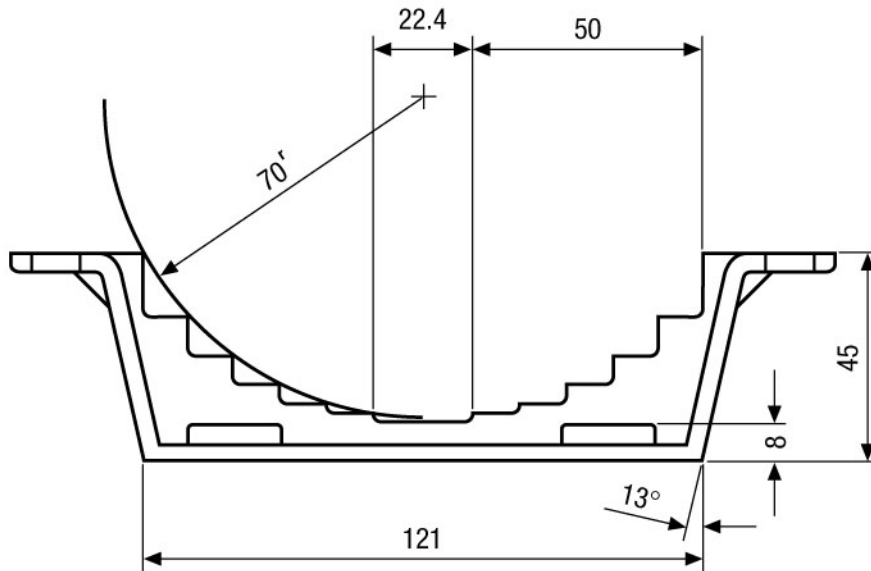

## Specifications

Pendant Mount Outdoor Dome Housing

Maße/Dimensions: mm