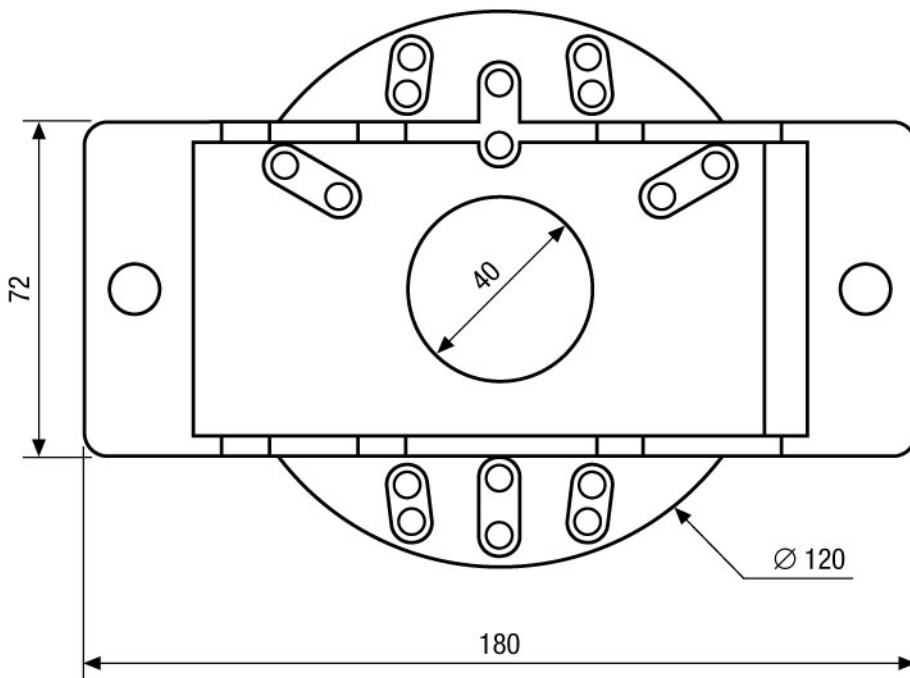

## Specifications

## Accessories of

74076 / EDC-OPC-1/24V

Pendant Mount Outdoor Dome Housing

74078 / EDC-OPS-1/24V

Pendant Mount Outdoor Dome Housing

74084 / EDC-OPC-1/230V

Pendant Mount Outdoor Dome Housing

74085 / EDC-OPS-1/230V

Pendant Mount Outdoor Dome Housing

Maße/Dimensions: mm